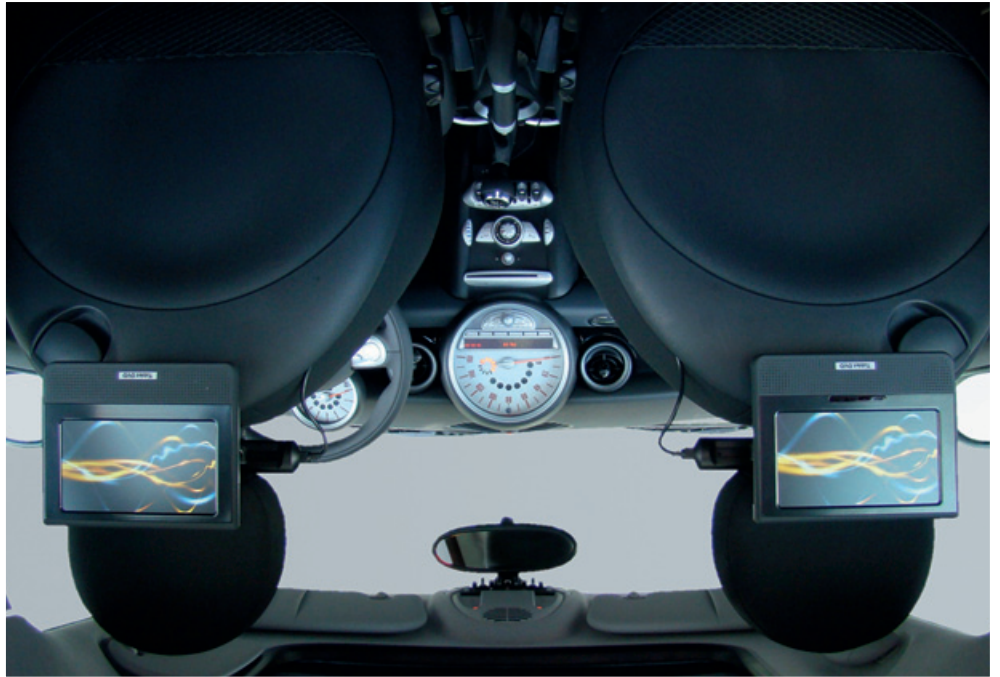

MINI THEATRE. UNIVERSAL DVD SYSTEM.